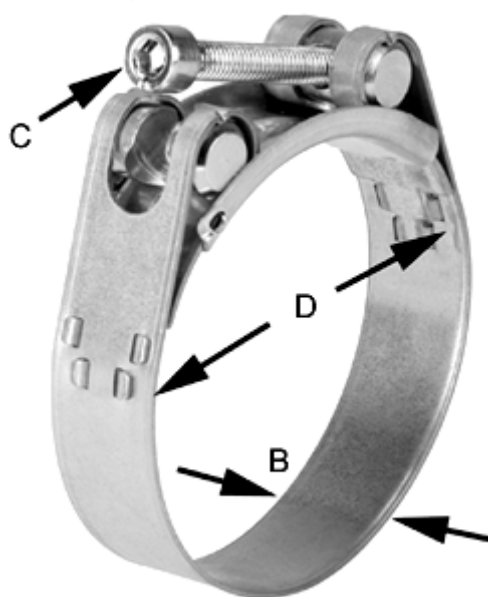

Article number: 025927251117

Description: Heavy Duty Clamp GBS M 117/25 W1 ISK QRC

Measures

C (screw type) = ISK
Diameter D = 112-121
Width B = 25